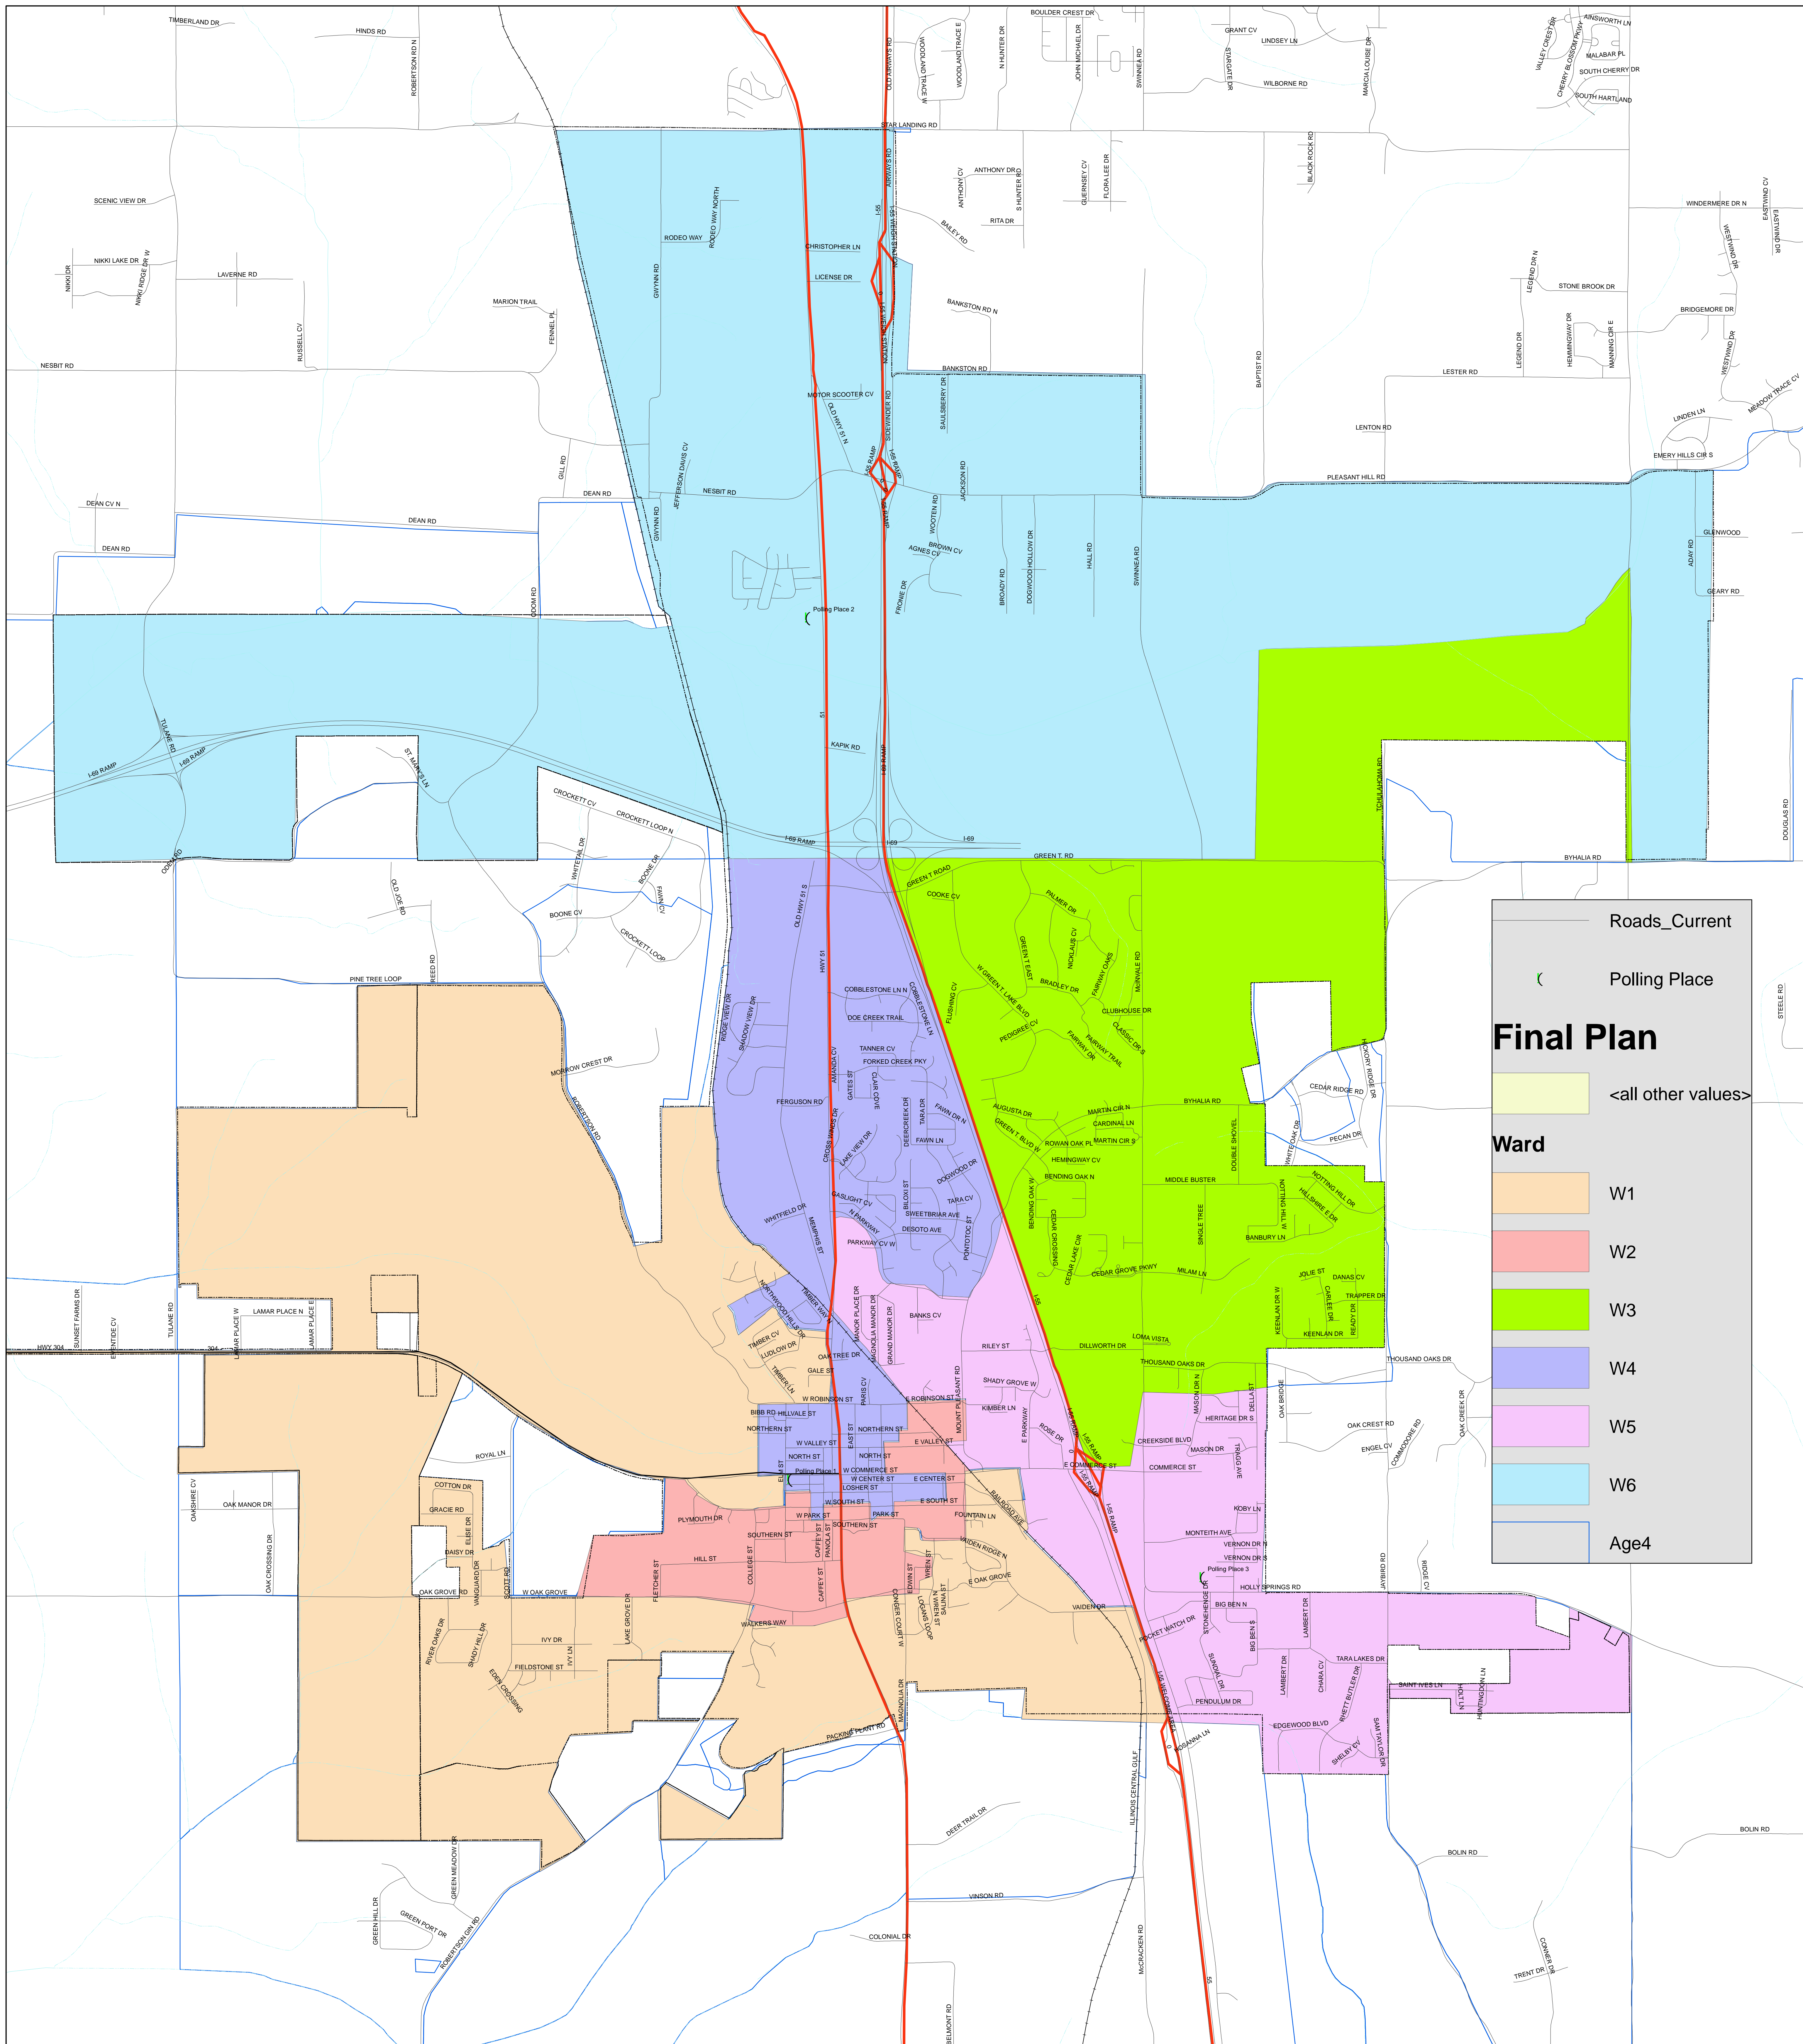

City of Hernando Wards - 2009

0 3,200 6,400 12,800 Feet

May 20, 2008

Source: US Bureau of the Census, 2000.

City of Hernando
Office of Planning
475 West Commerce Street
Hernando, Mississippi
662-429-9092
www.CityofHernando.org