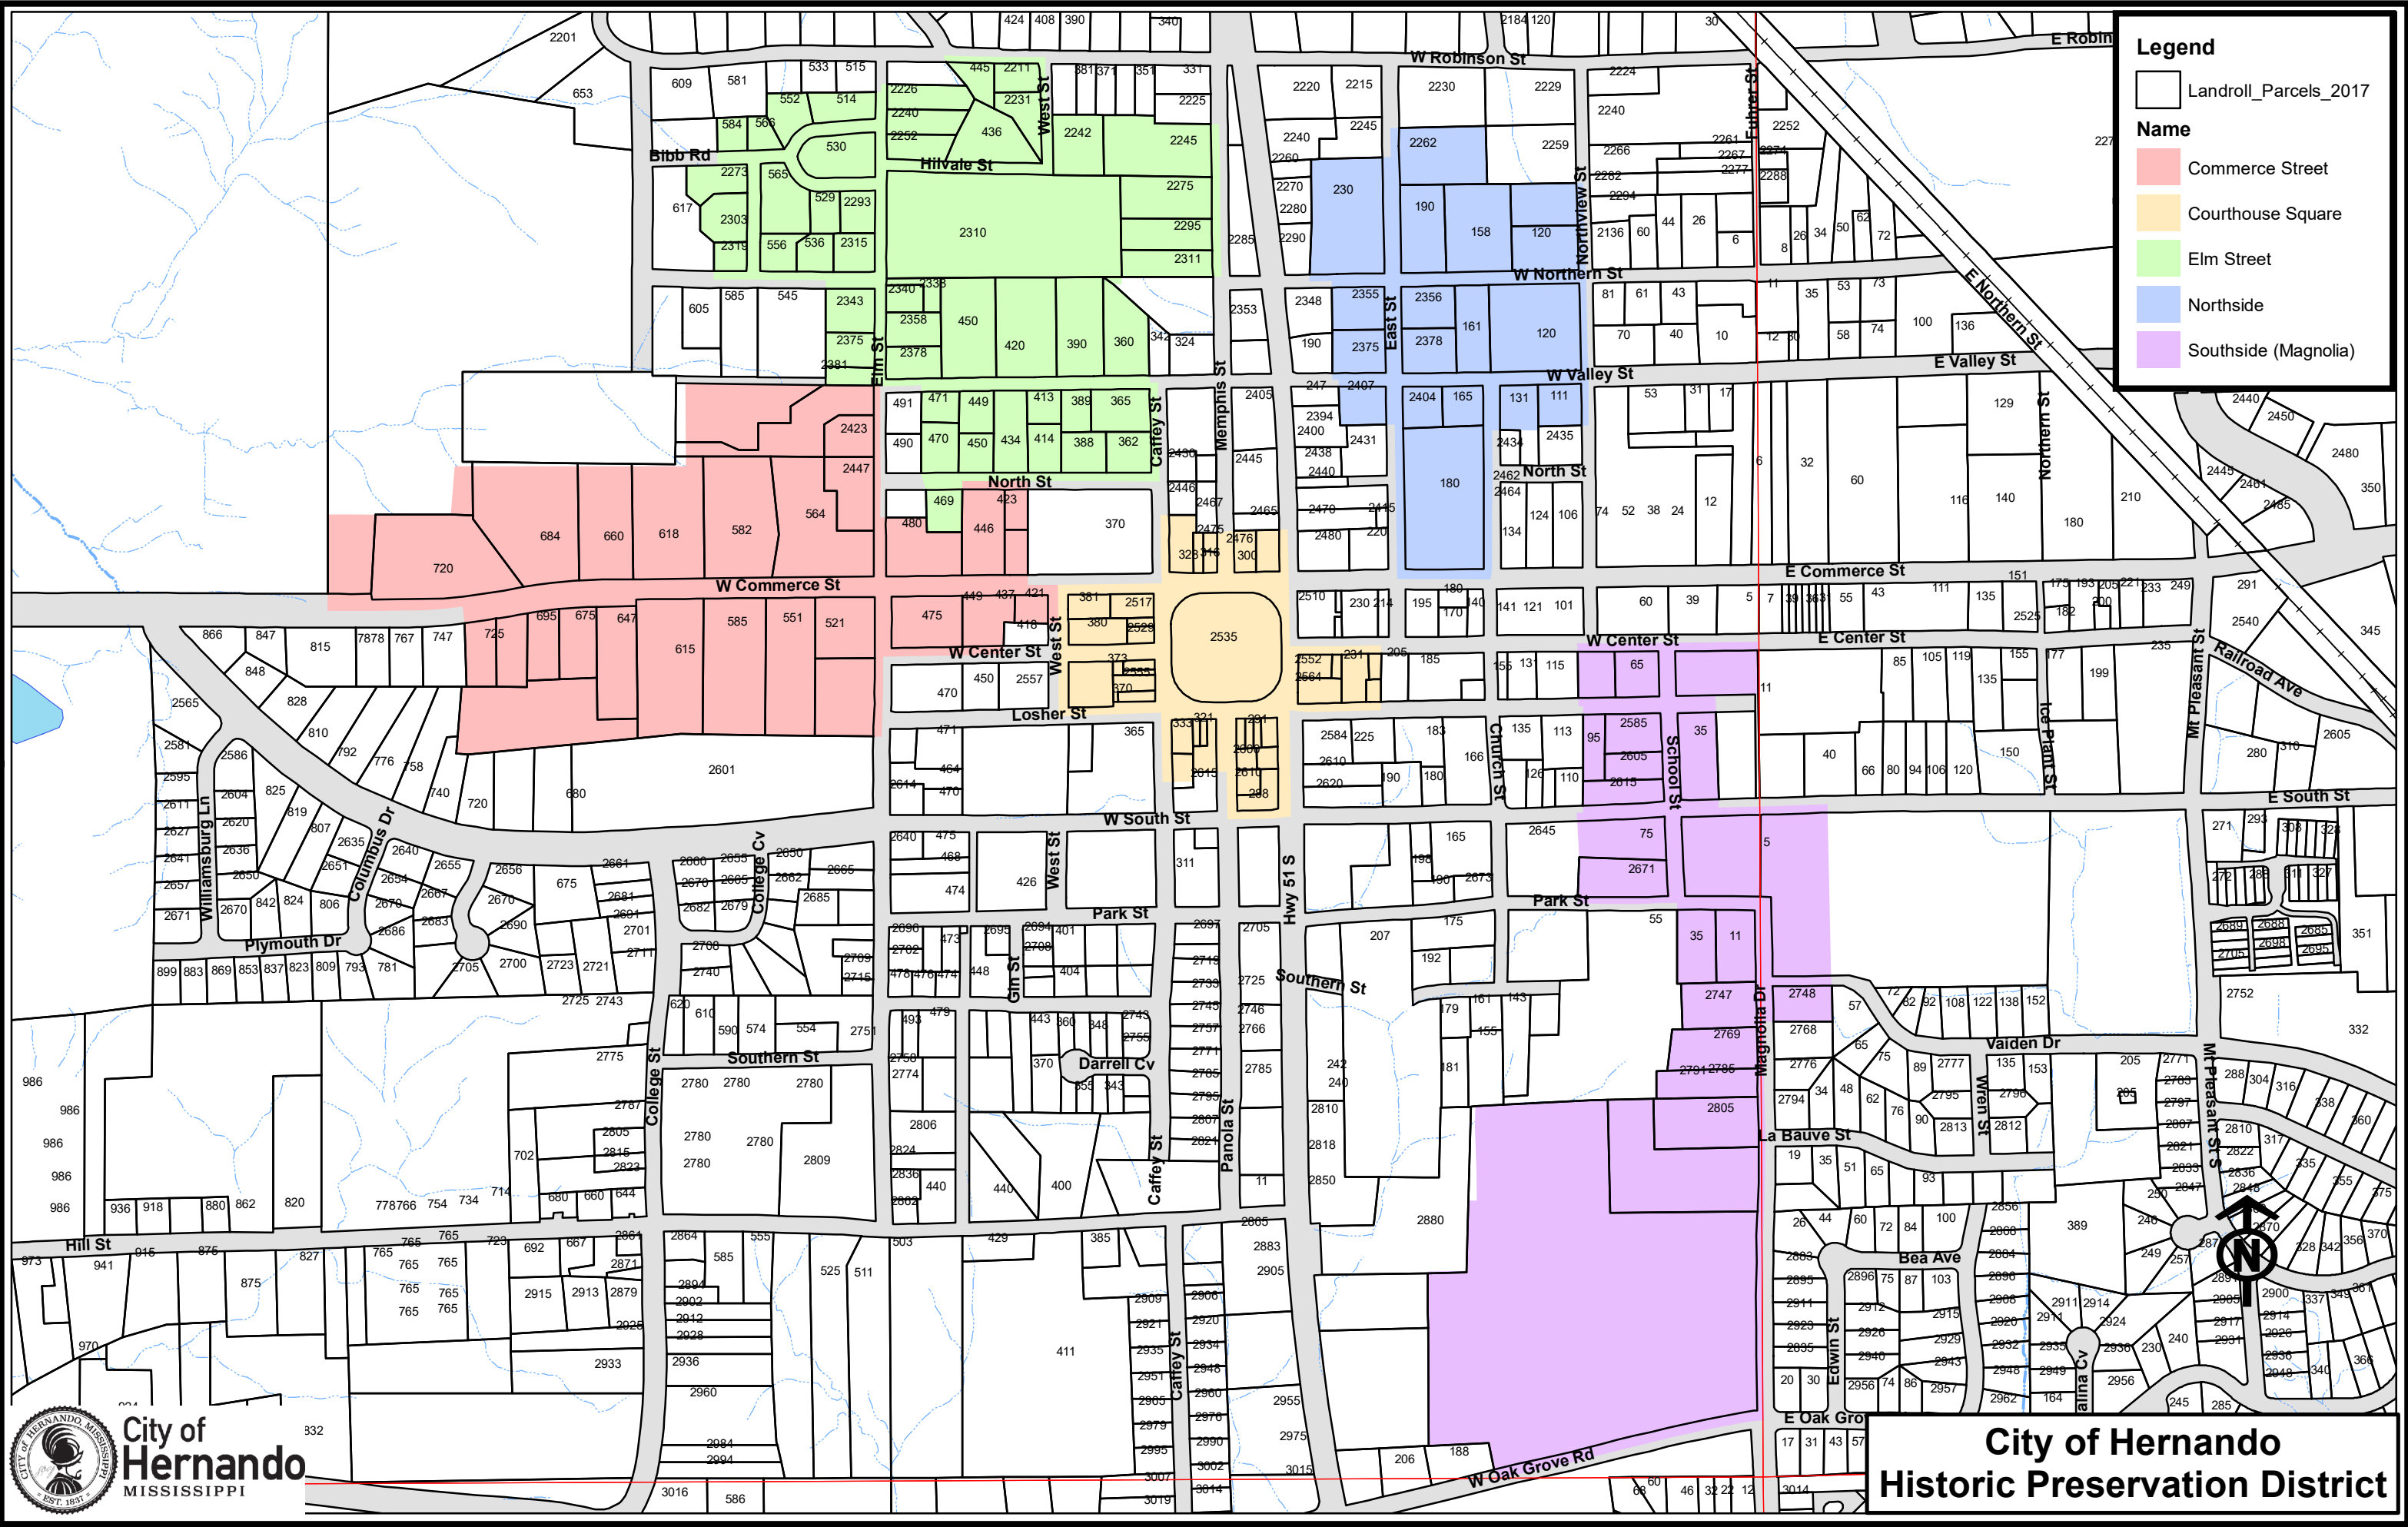

Legend

-  Landroll_Parcels_2017
- Name**
-  Commerce Street
-  Courthouse Square
-  Elm Street
-  Northside
-  Southside (Magnolia)

**City of Hernando
Historic Preservation District**